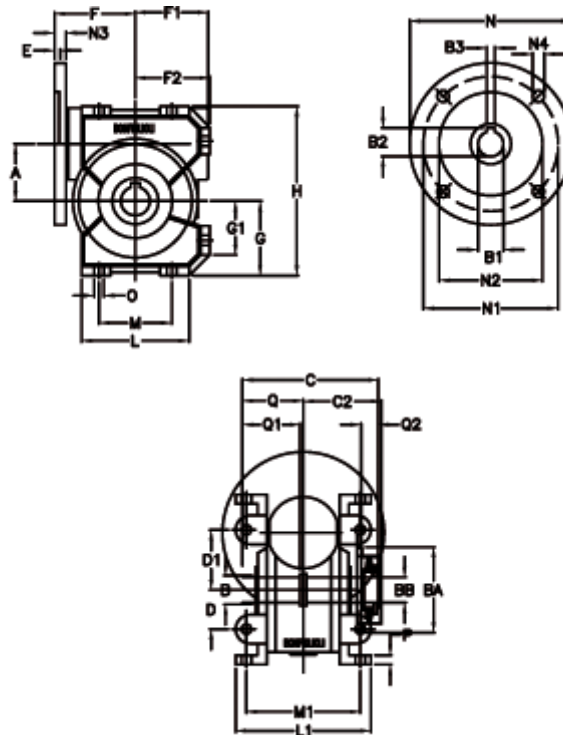

Data Sheet

Article number: 390204901002716
 Description: Worm Gear with Torque Limiter
 VF 49-L1-U-10 P71B5

Measures

a = 49.5	C2 = 63.5	g = 64.5	N = 160	Q1 = 41
B = 25	D = 34	G1 = 46.5	N1 = 130	Q2 = 15
B1 E7 = 14	D1 = 52	H = 146.5	N2 = 110	
B2 = 16.3	Description = VF 49U-xx-71B5	H1 = 110.5	N3 = 10.5	
B3 H9 = 5	E = 3.0	L = 93	N4 = 9.5	
BA = 63	F = 70	L1 = 117	O = 8.5	
BB H7 = 14	F1 = 63	m = 63	P = 8	
C = 105	F2 = 64.5	M1 = 98.5	Q = 51.0	